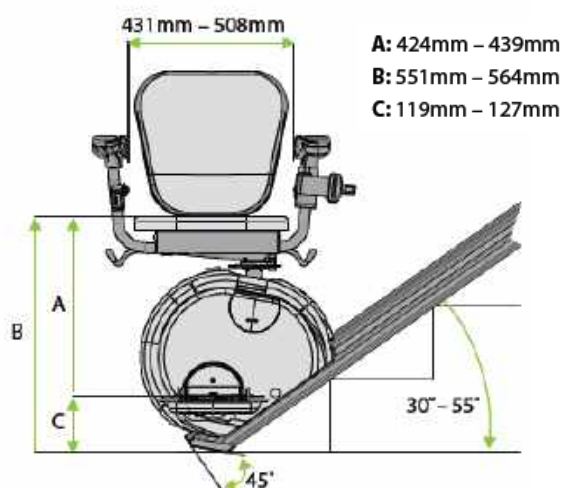

Essential - Technical Specification

Loading capacity	160 kg
Stair anlg	30 - 55°
Lifting speed	0,08 m/s
Motor	24V DC, battery driven
Drive system	Rack and pinion
Fold-up width	273 mm
Fold-out width	546 mm
Power supply	1 x 230V / 50-60Hz

Main advantages of the Essential

- Ultra slim folded size of only 273 mm – the smallest profile on the market to keep the unit out of the way when no in use
- Quiet and smooth-riding operation from the rack and pinion drive system and retractable seat belt
- Battery operated with built-in charging so the chair can be used several times even through a power failure
- LED status lights to advise you of any issues
- Comfortable and durable seat with width-adjustable arms up to 51 cm wide and 160 kg loading capacity